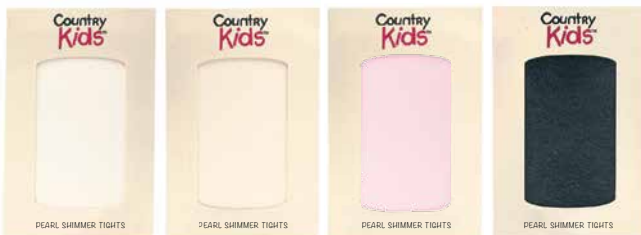

924. WHITE

IVORY

PINK

BLACK